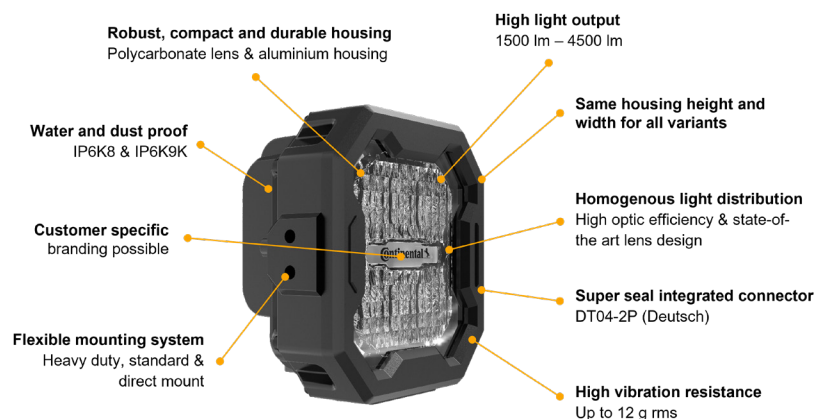

NightViu® Working Lights

Compact, Rugged & High-output illumination system

Continental introduces NightViu® Lighting Solutions. Raising the standard for versatility and durability. NightViu® Working Lights were designed to be compact and powerful replacements that can be easily integrate into your application. With three mounting options, integrated connector and 16 lighting variants, lighting up the workspace is no longer a challenge. Improved visibility allows for safer working conditions with Continental NightViu® Working Lights.

Benefits and Features

- › Versatile fitment:
 - 1 compact housing
 - 4 Lumen levels
 - 4 beam pattern options
- › Rugged Aluminum Die-cast housings with cathaphoretic coating
- › Resilient shatterproof polycarbonate lenses
- › Endurance through Integrated driver and thermal management system
- › Highest IP Class: IP6K8 & IP6K9K
- › Operating Temperature: -40°F to +190°F