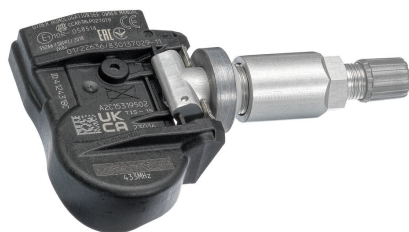

Sensor Tire Pressure

Version (C2): TG1C

Article number of recommended accessories (C31): S180084510A / A2C59517072

[km/h] 250

Rims (C77): for steel rims (V140) / for light alloy rims (V141)

Valve stem material (C15): Aluminium (V22)

silver (V53)

Frequency Range [MHz] (C9): 433

Follow installation instructions (C117)

Check compatibility of rim with sensor. (T043)